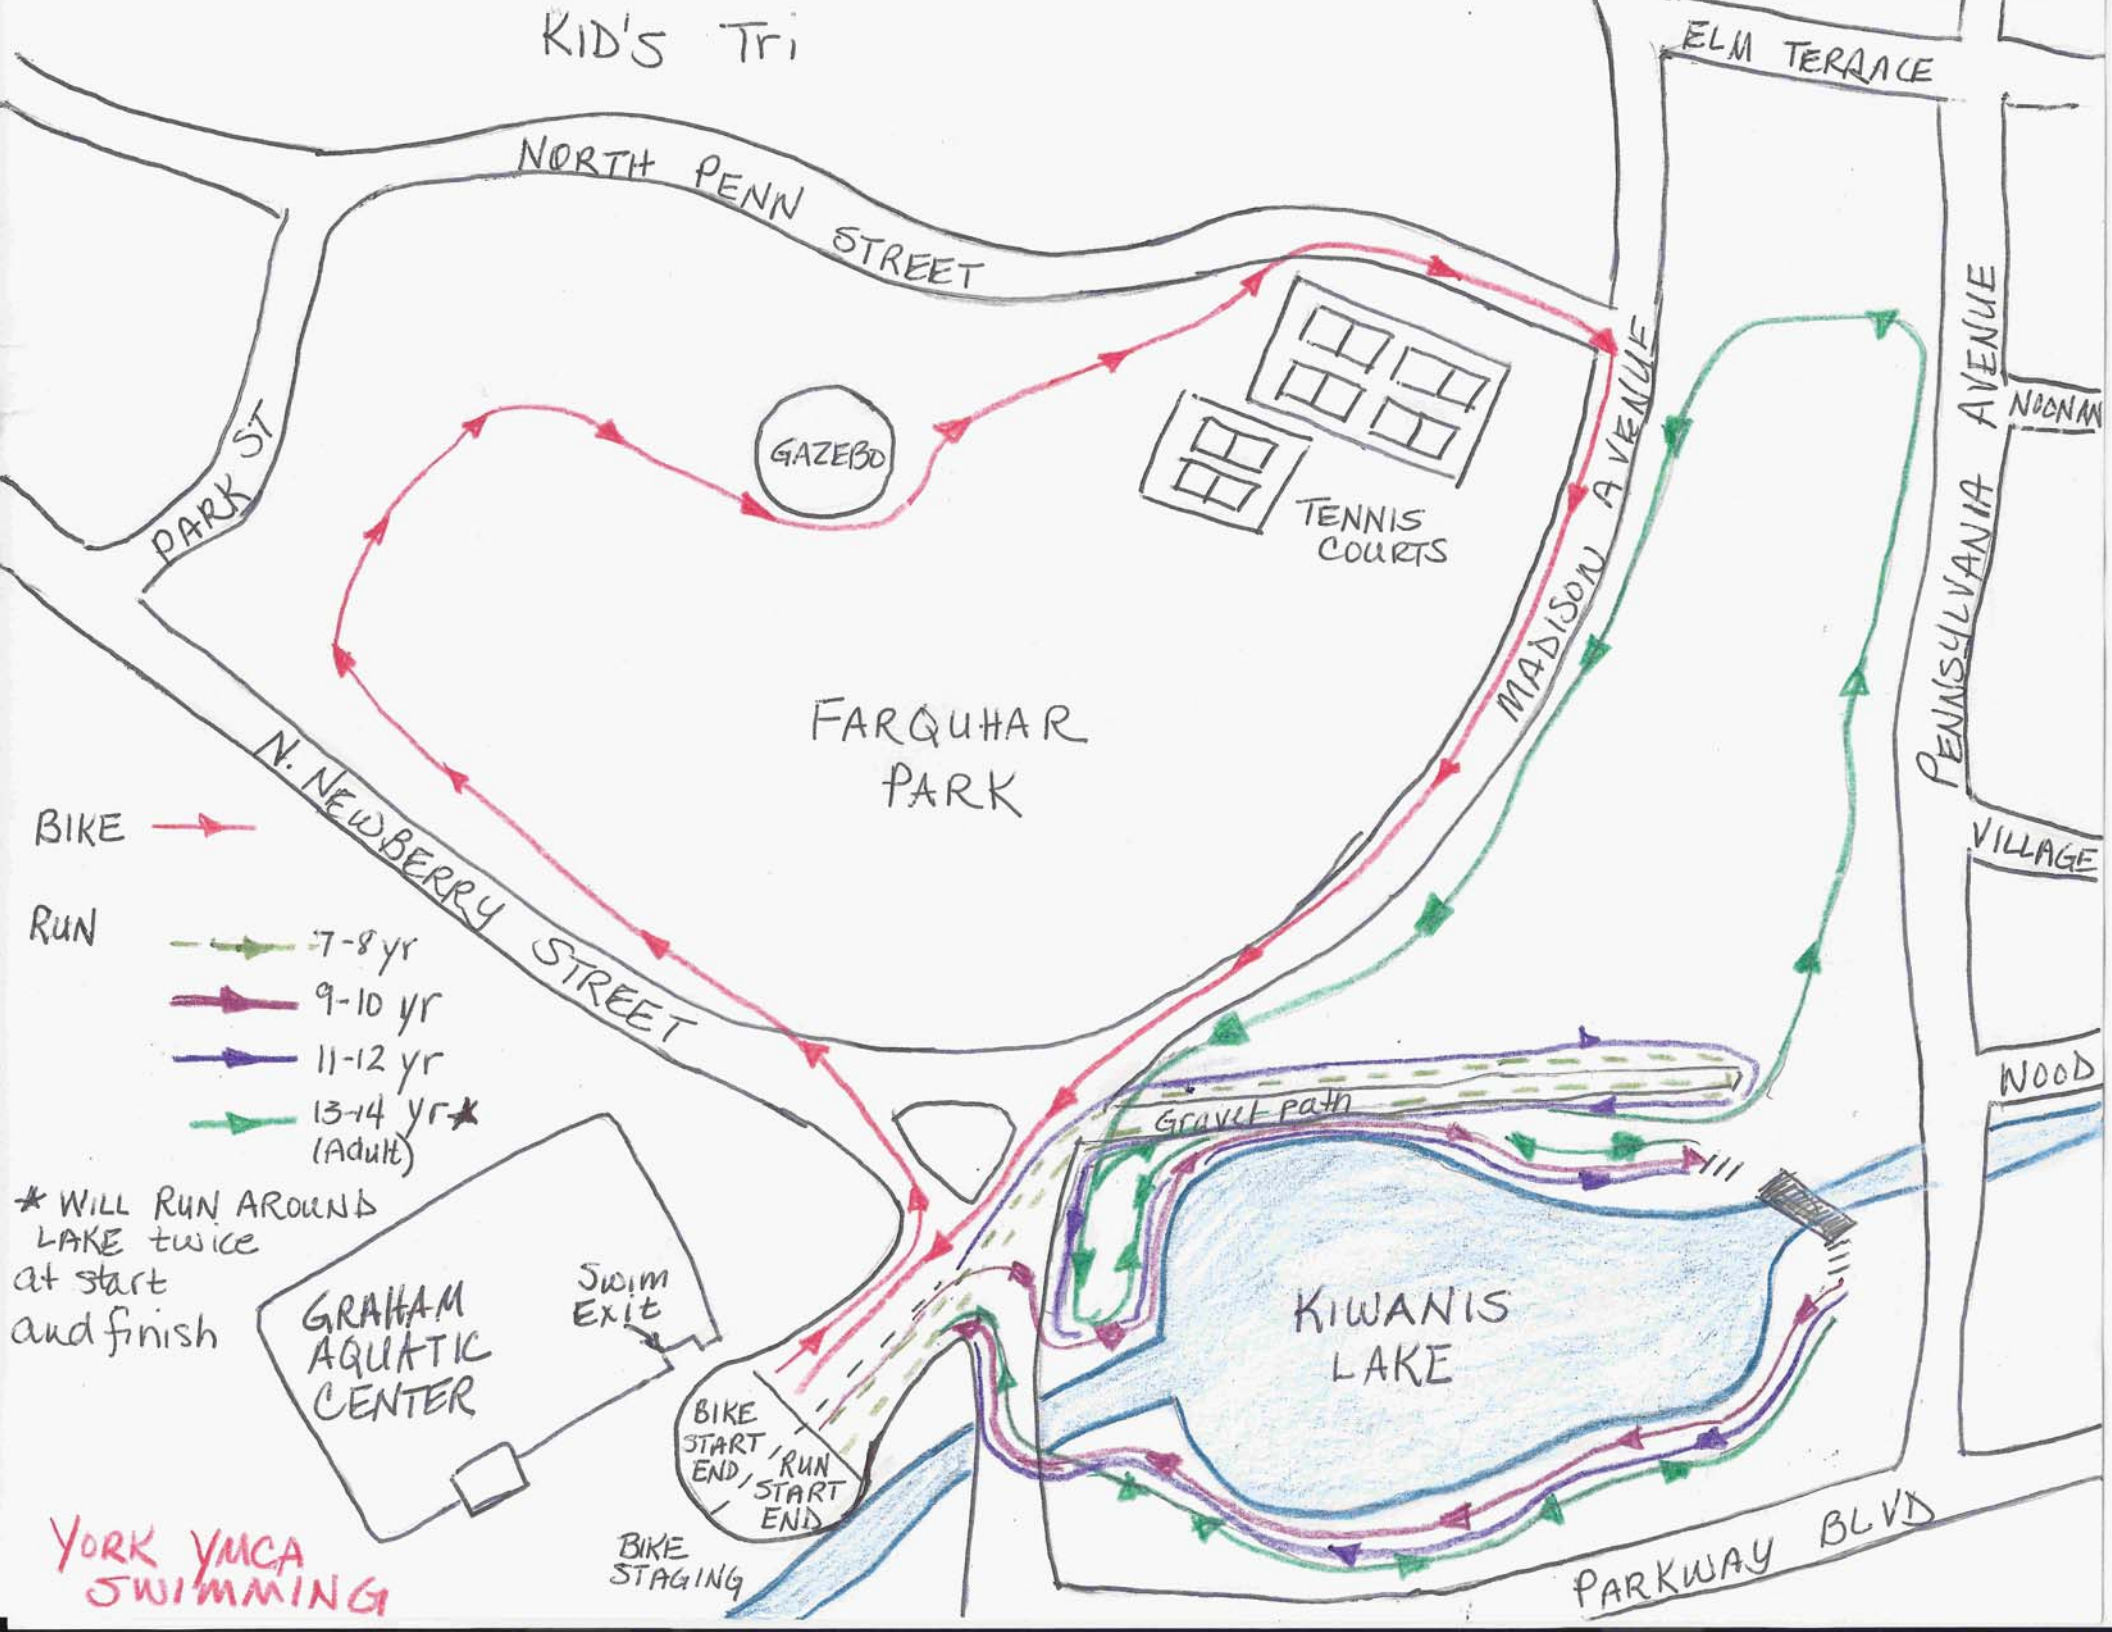

KID'S Tri

BIKE →

- RUN
- 7-8 yr
 - 9-10 yr
 - 11-12 yr
 - 13-14 yr* (Adult)

* WILL RUN AROUND LAKE twice at start and finish

GRAHAM AQUATIC CENTER

SWIM EXIT

BIKE START END, RUN START END

BIKE STAGING

YORK YMCA SWIMMING

NORTH PENN STREET

PARK ST

N. NEWBERRY STREET

GAZEBO

TENNIS COURTS

FARQUHAR PARK

MADISON AVENUE

ELM TERRACE

PENNSYLVANIA AVENUE

NOONAN

VILLAGE

WOOD

Gravel Path

KIWANIS LAKE

PARKWAY BLVD